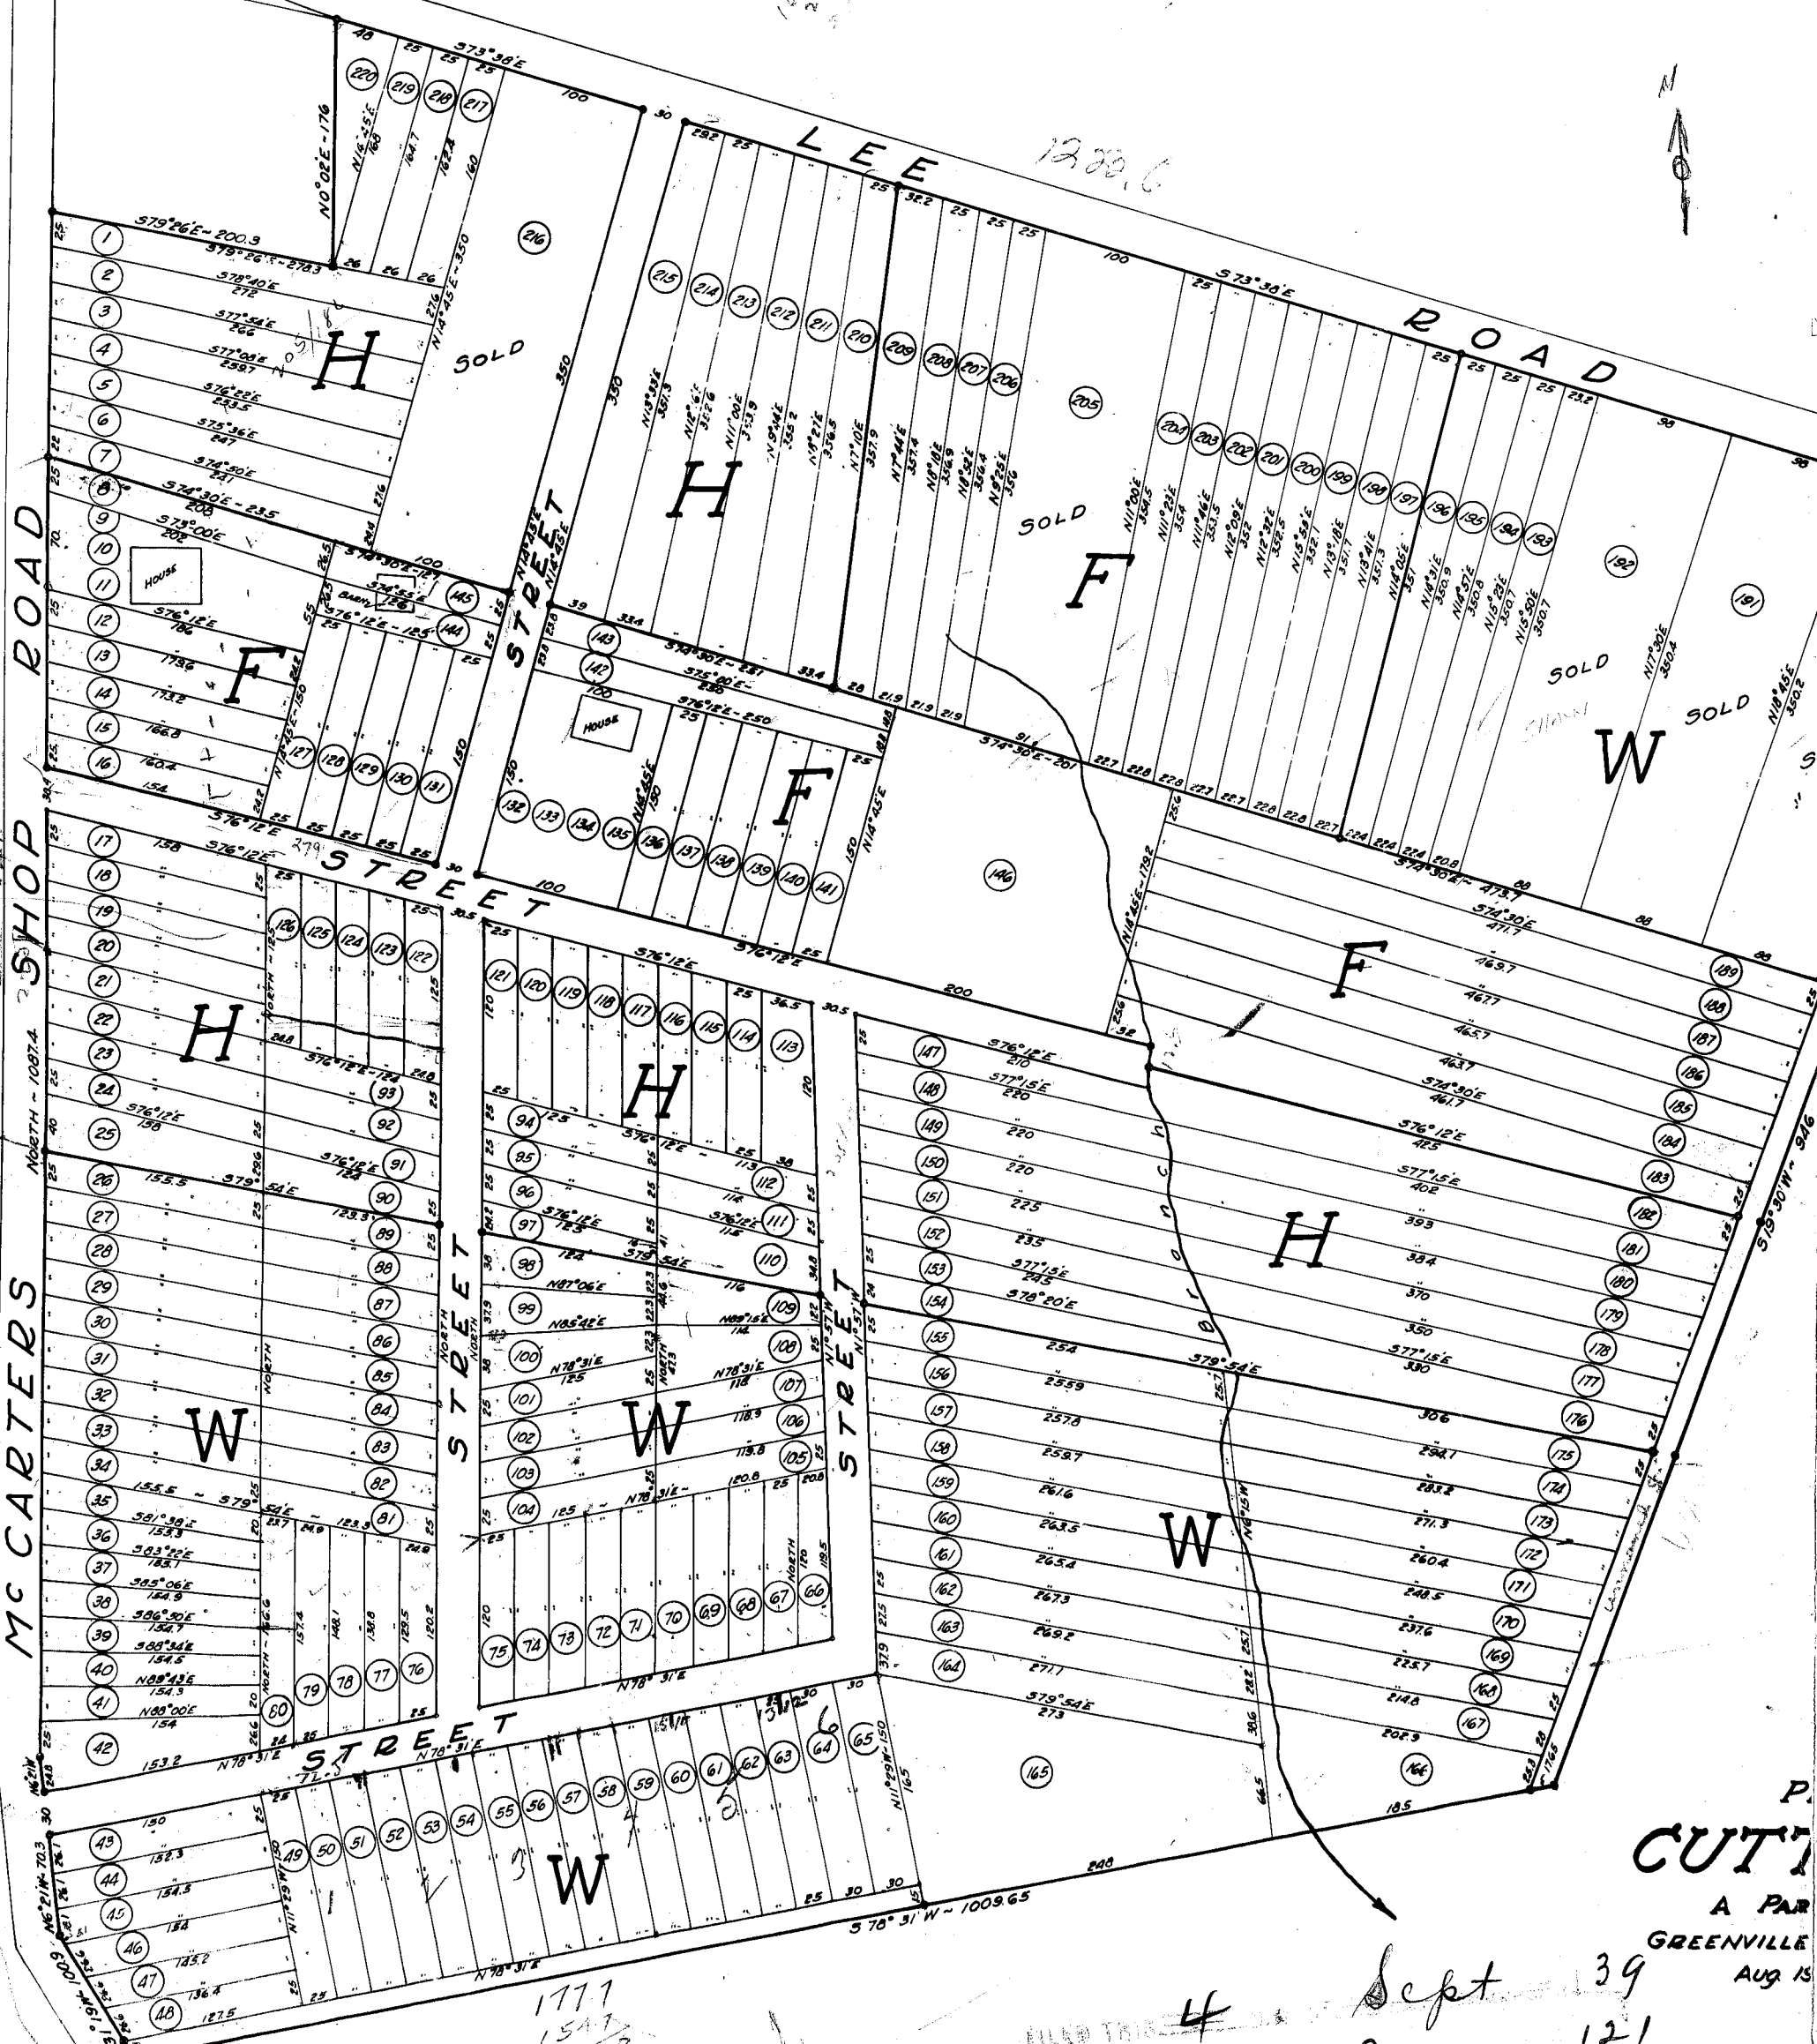

150
121
174

25 1323.4

207 181

LEE ROAD
SHOP STREET
CARTERS STREET

P. CUTT
A PAR
GREENVILLE
AUG 15

1771
1547
23.5

out of deed
170/41

FILED THIS 4 Sept 39
AND ALSO... 121
Ollie Farnsworth
#11139.